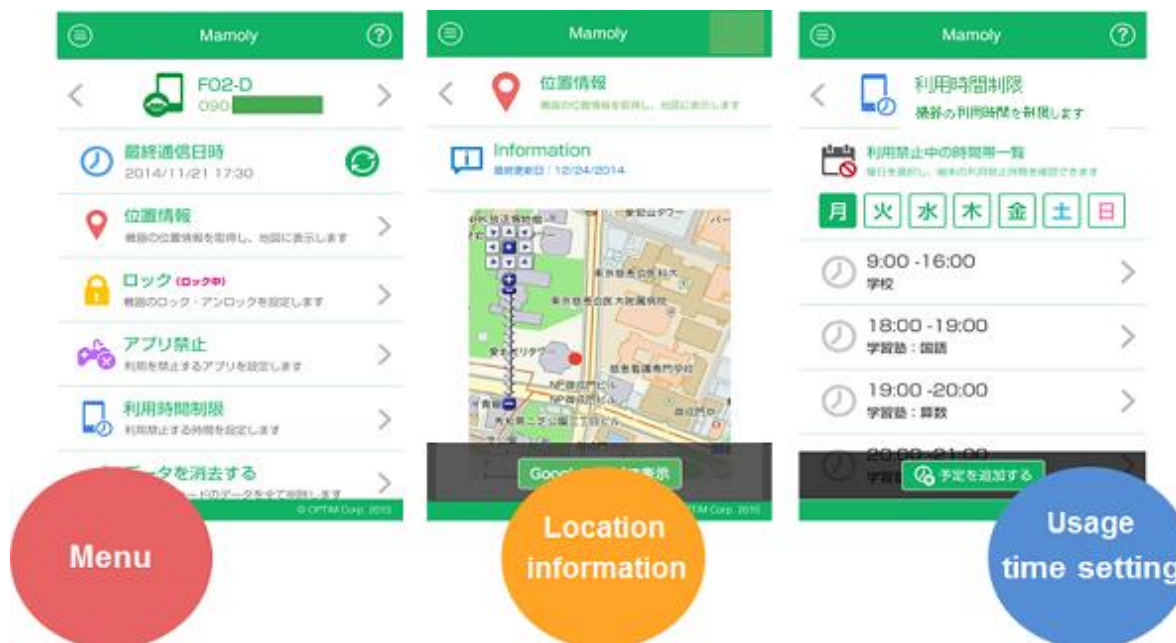

■Children and Smart Devices

In recent years, as the use of smart devices have become widespread, there has been a push for smart devices to be used in education. As a result, children have been rapidly embracing such technology. Since educational content and learning assistance apps have been offered digitally, children have been able to experience both study and play that is more fun and easy to understand than ever before. However, as children have become more likely to be addicted to games or use devices when they aren't supposed to, this "smart device dependence" problem has been widely recognized.

■About Parental Control Service "mamoly"

Developed by OPTiM, a company that specializes in enterprise mobile device management services (MDM^{※3}), mamoly is the "service that watches over children." mamoly has various functions to keep children safe.

◆mamoly features

Features	Details
Location data acquisition	See the location of the device displayed on a map
App prohibition	Control what kind of apps can be utilized
Use time limit	Set how long the device can be used
Lock	Remotely lock or unlock the device
Data deletion	Remove all data from the device and SD card

◆Screenshots